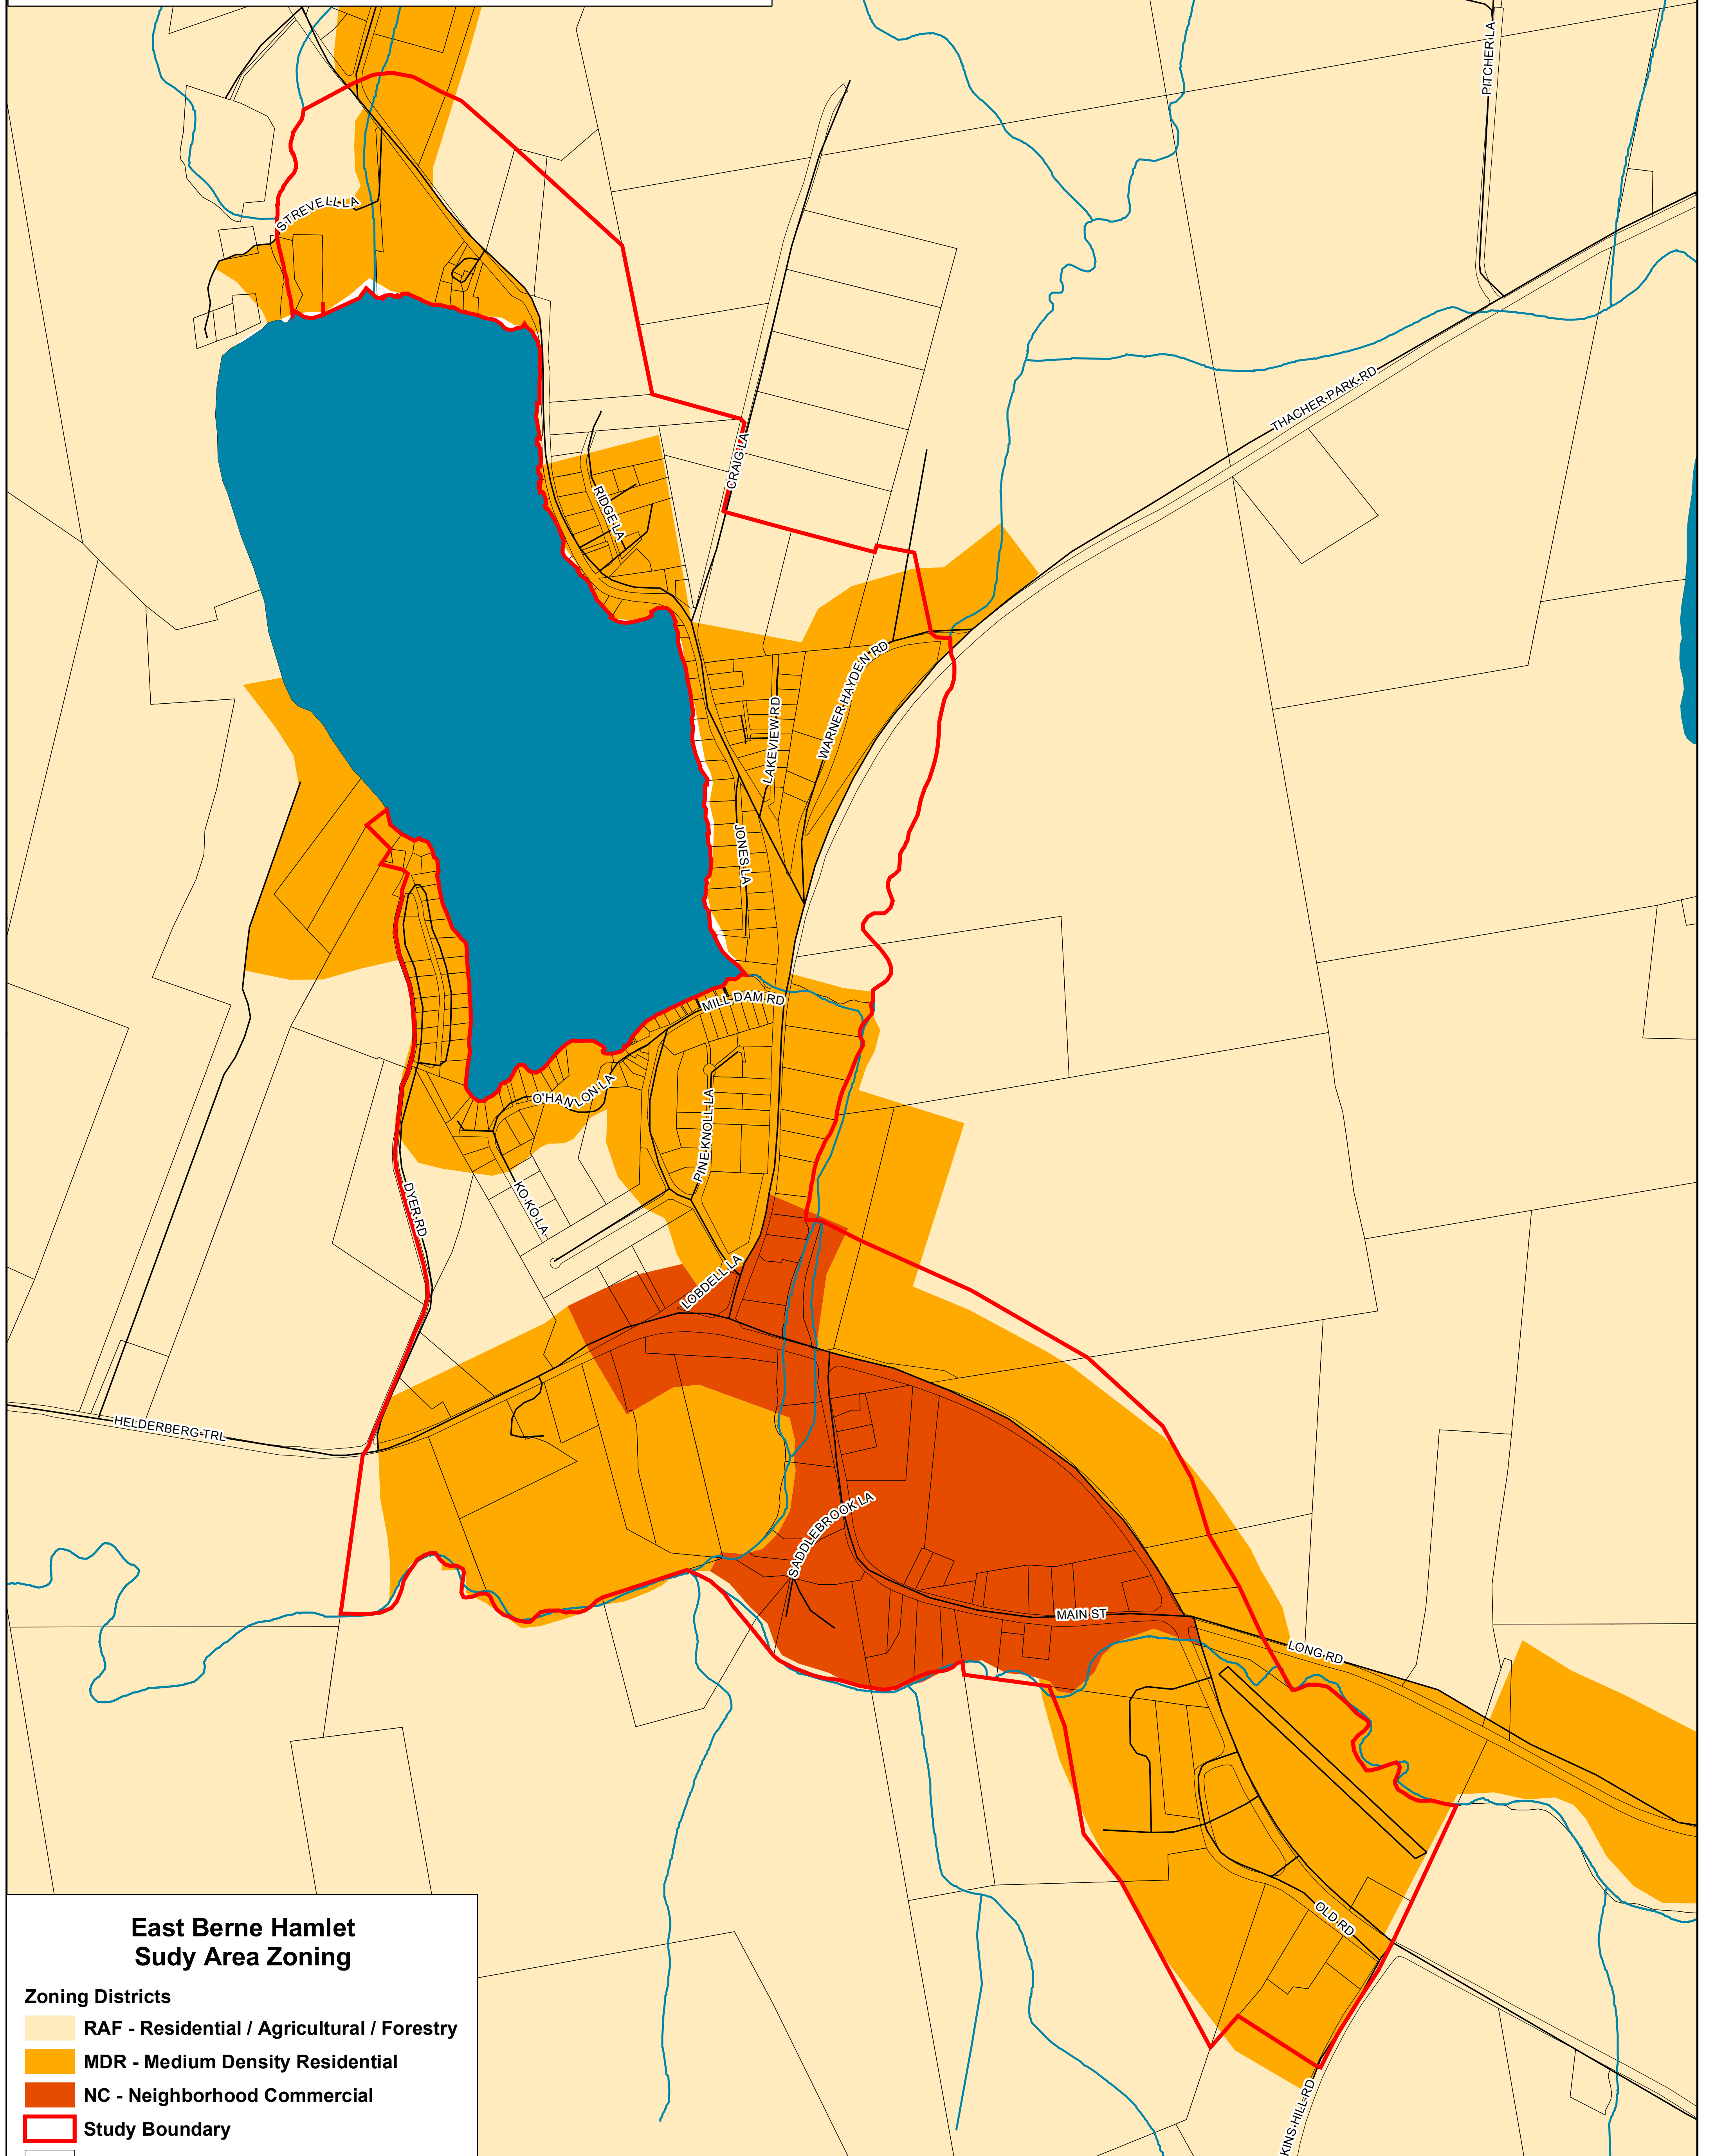

# Town of Berne Hamlet of East Berne Albany County, NY

**Community Planning & Environmental Associates**  
 Nan Stolzenburg, AICP - [www.planningbetterplaces.com](http://www.planningbetterplaces.com)  
 152 Stolzenburg Road, Berne, NY 12023  
 Don Meltz, Planning and GIS - [www.donmeltz.com](http://www.donmeltz.com)

**East Berne Hamlet Study Area Zoning**

**Zoning Districts**

- RAF - Residential / Agricultural / Forestry
- MDR - Medium Density Residential
- NC - Neighborhood Commercial
- Study Boundary
- Property Boundaries
- Water
- Streams

**Roads**

- Roads