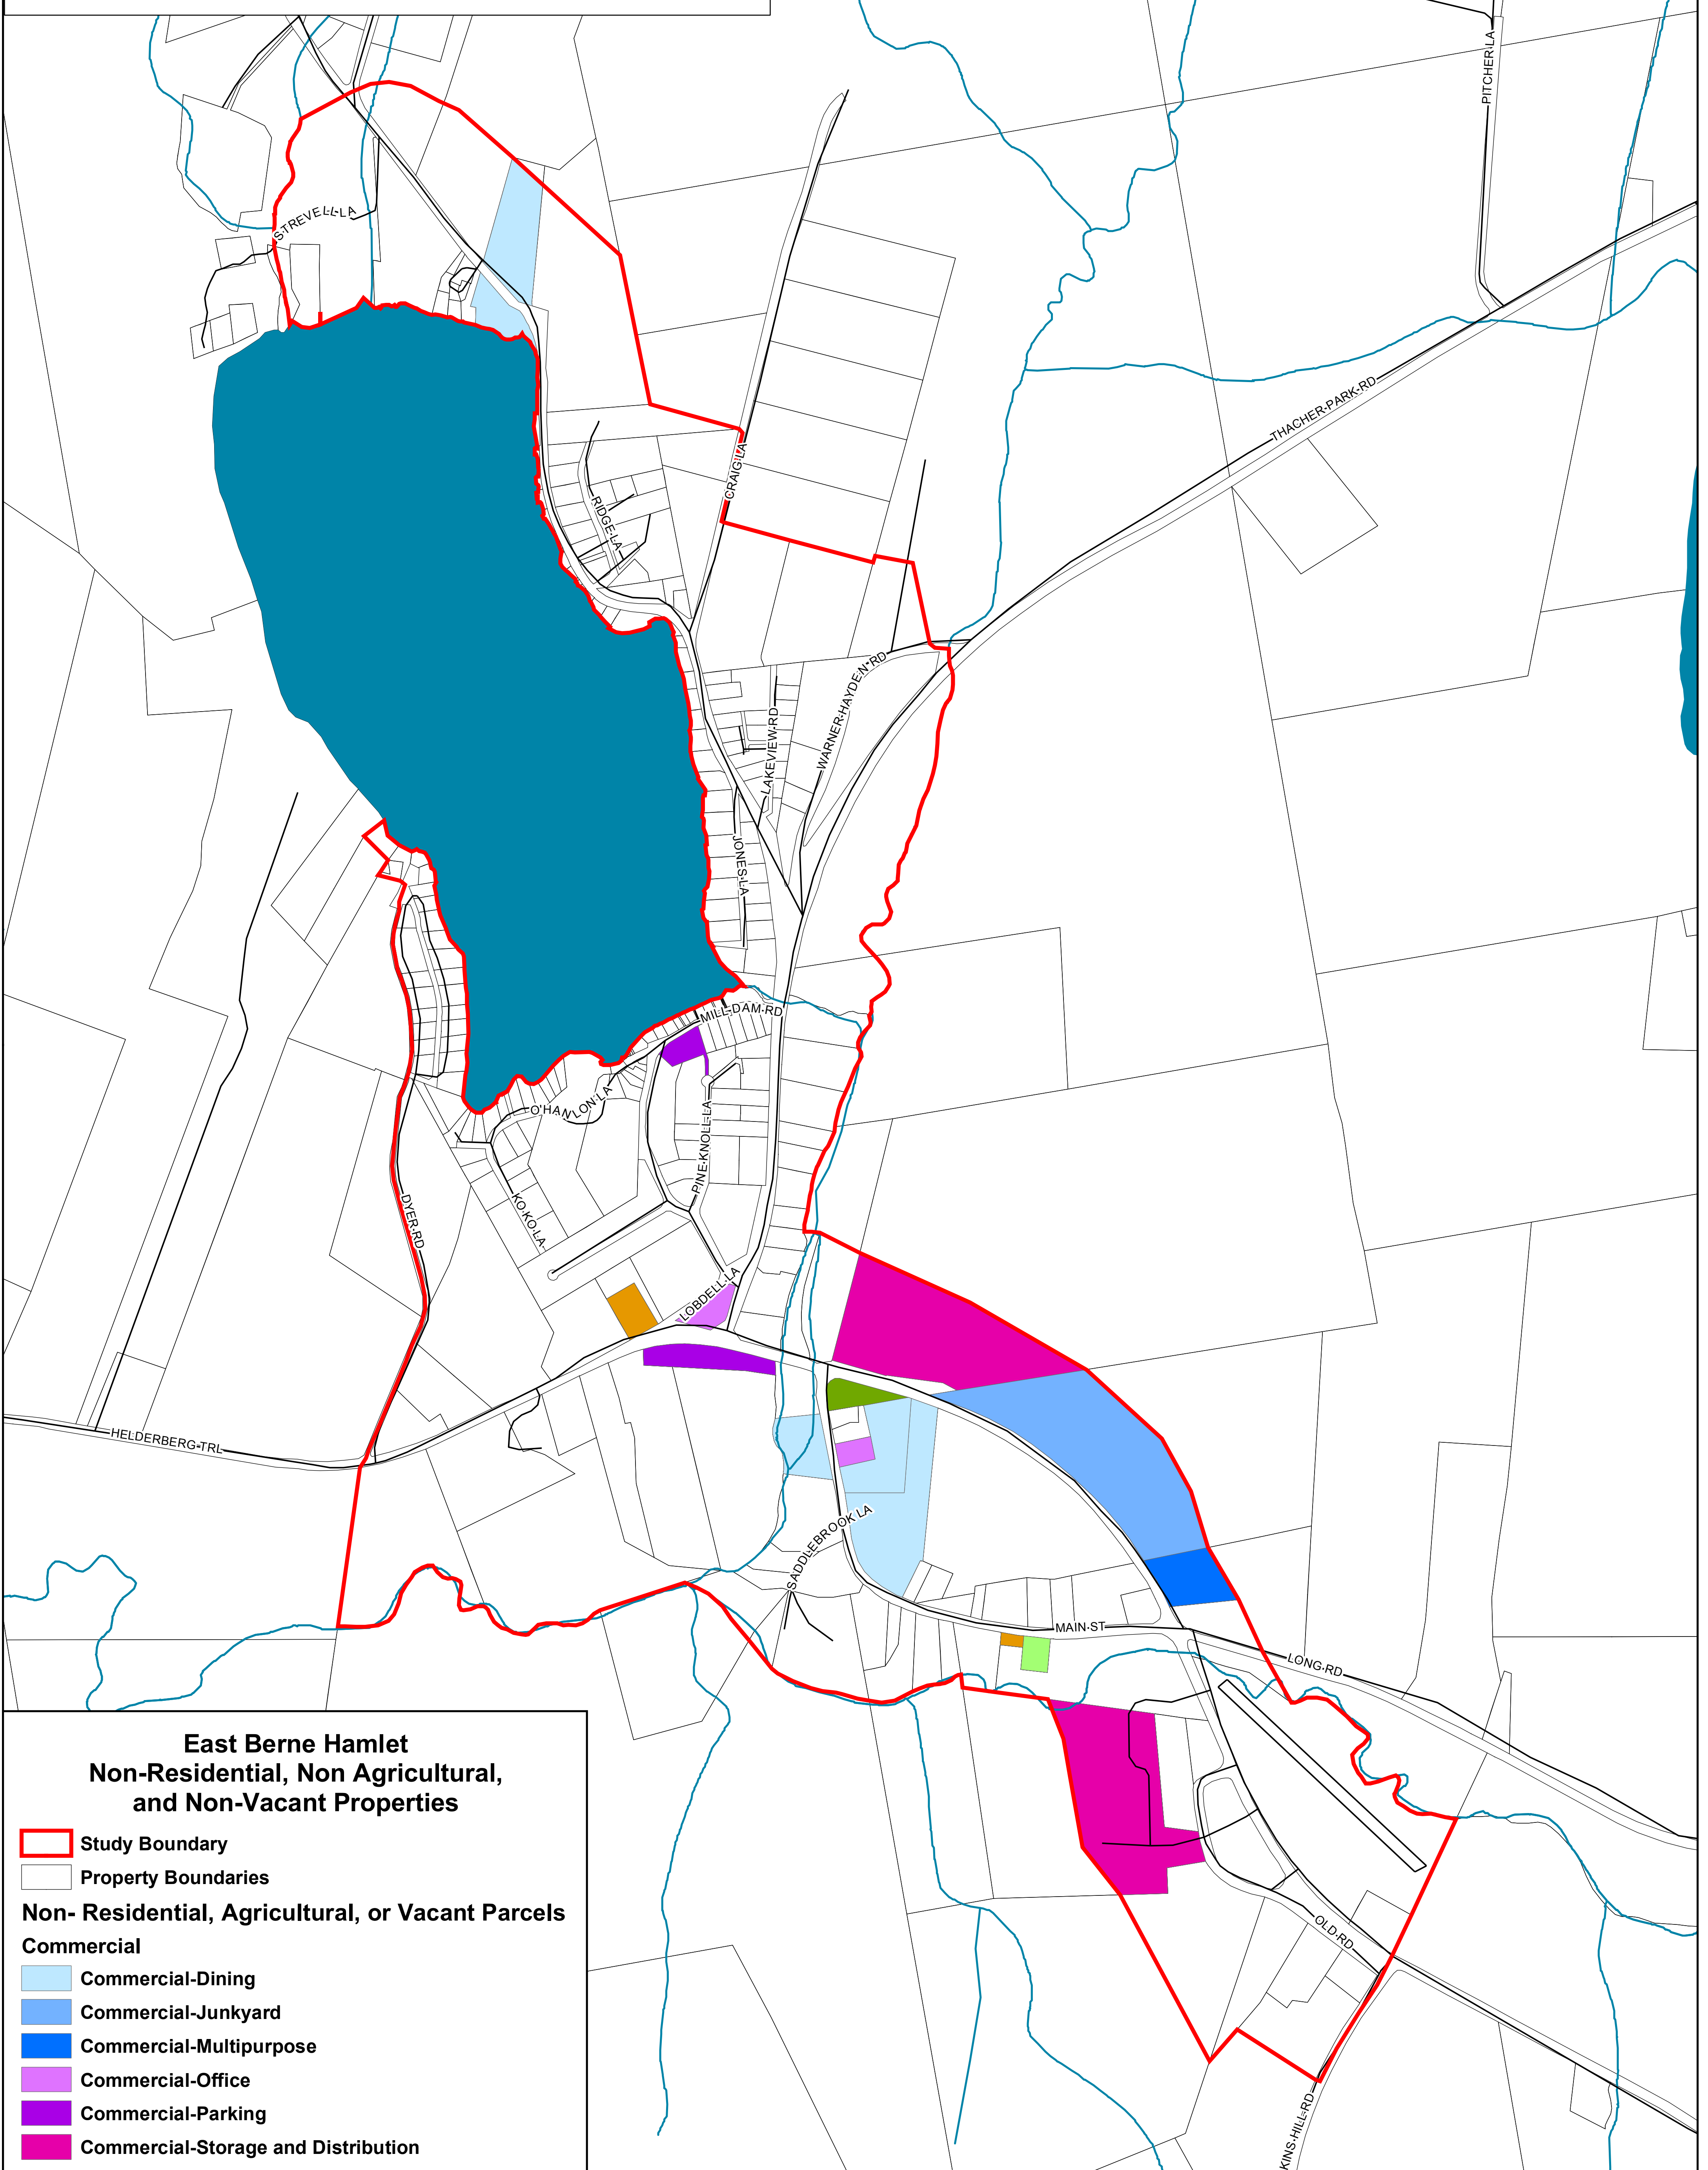

Town of Berne Hamlet of East Berne Albany County, NY

Community Planning & Environmental Associates
 Nan Stolzenburg, AICP - www.planningbetterplaces.com
 152 Stolzenburg Road, Berne, NY 12023
 Don Meltz, Planning and GIS - www.donmeltz.com

**East Berne Hamlet
Non-Residential, Non Agricultural,
and Non-Vacant Properties**

- Study Boundary
- Property Boundaries

Non- Residential, Agricultural, or Vacant Parcels

Commercial

- Commercial-Dining
- Commercial-Junkyard
- Commercial-Multipurpose
- Commercial-Office
- Commercial-Parking
- Commercial-Storage and Distribution