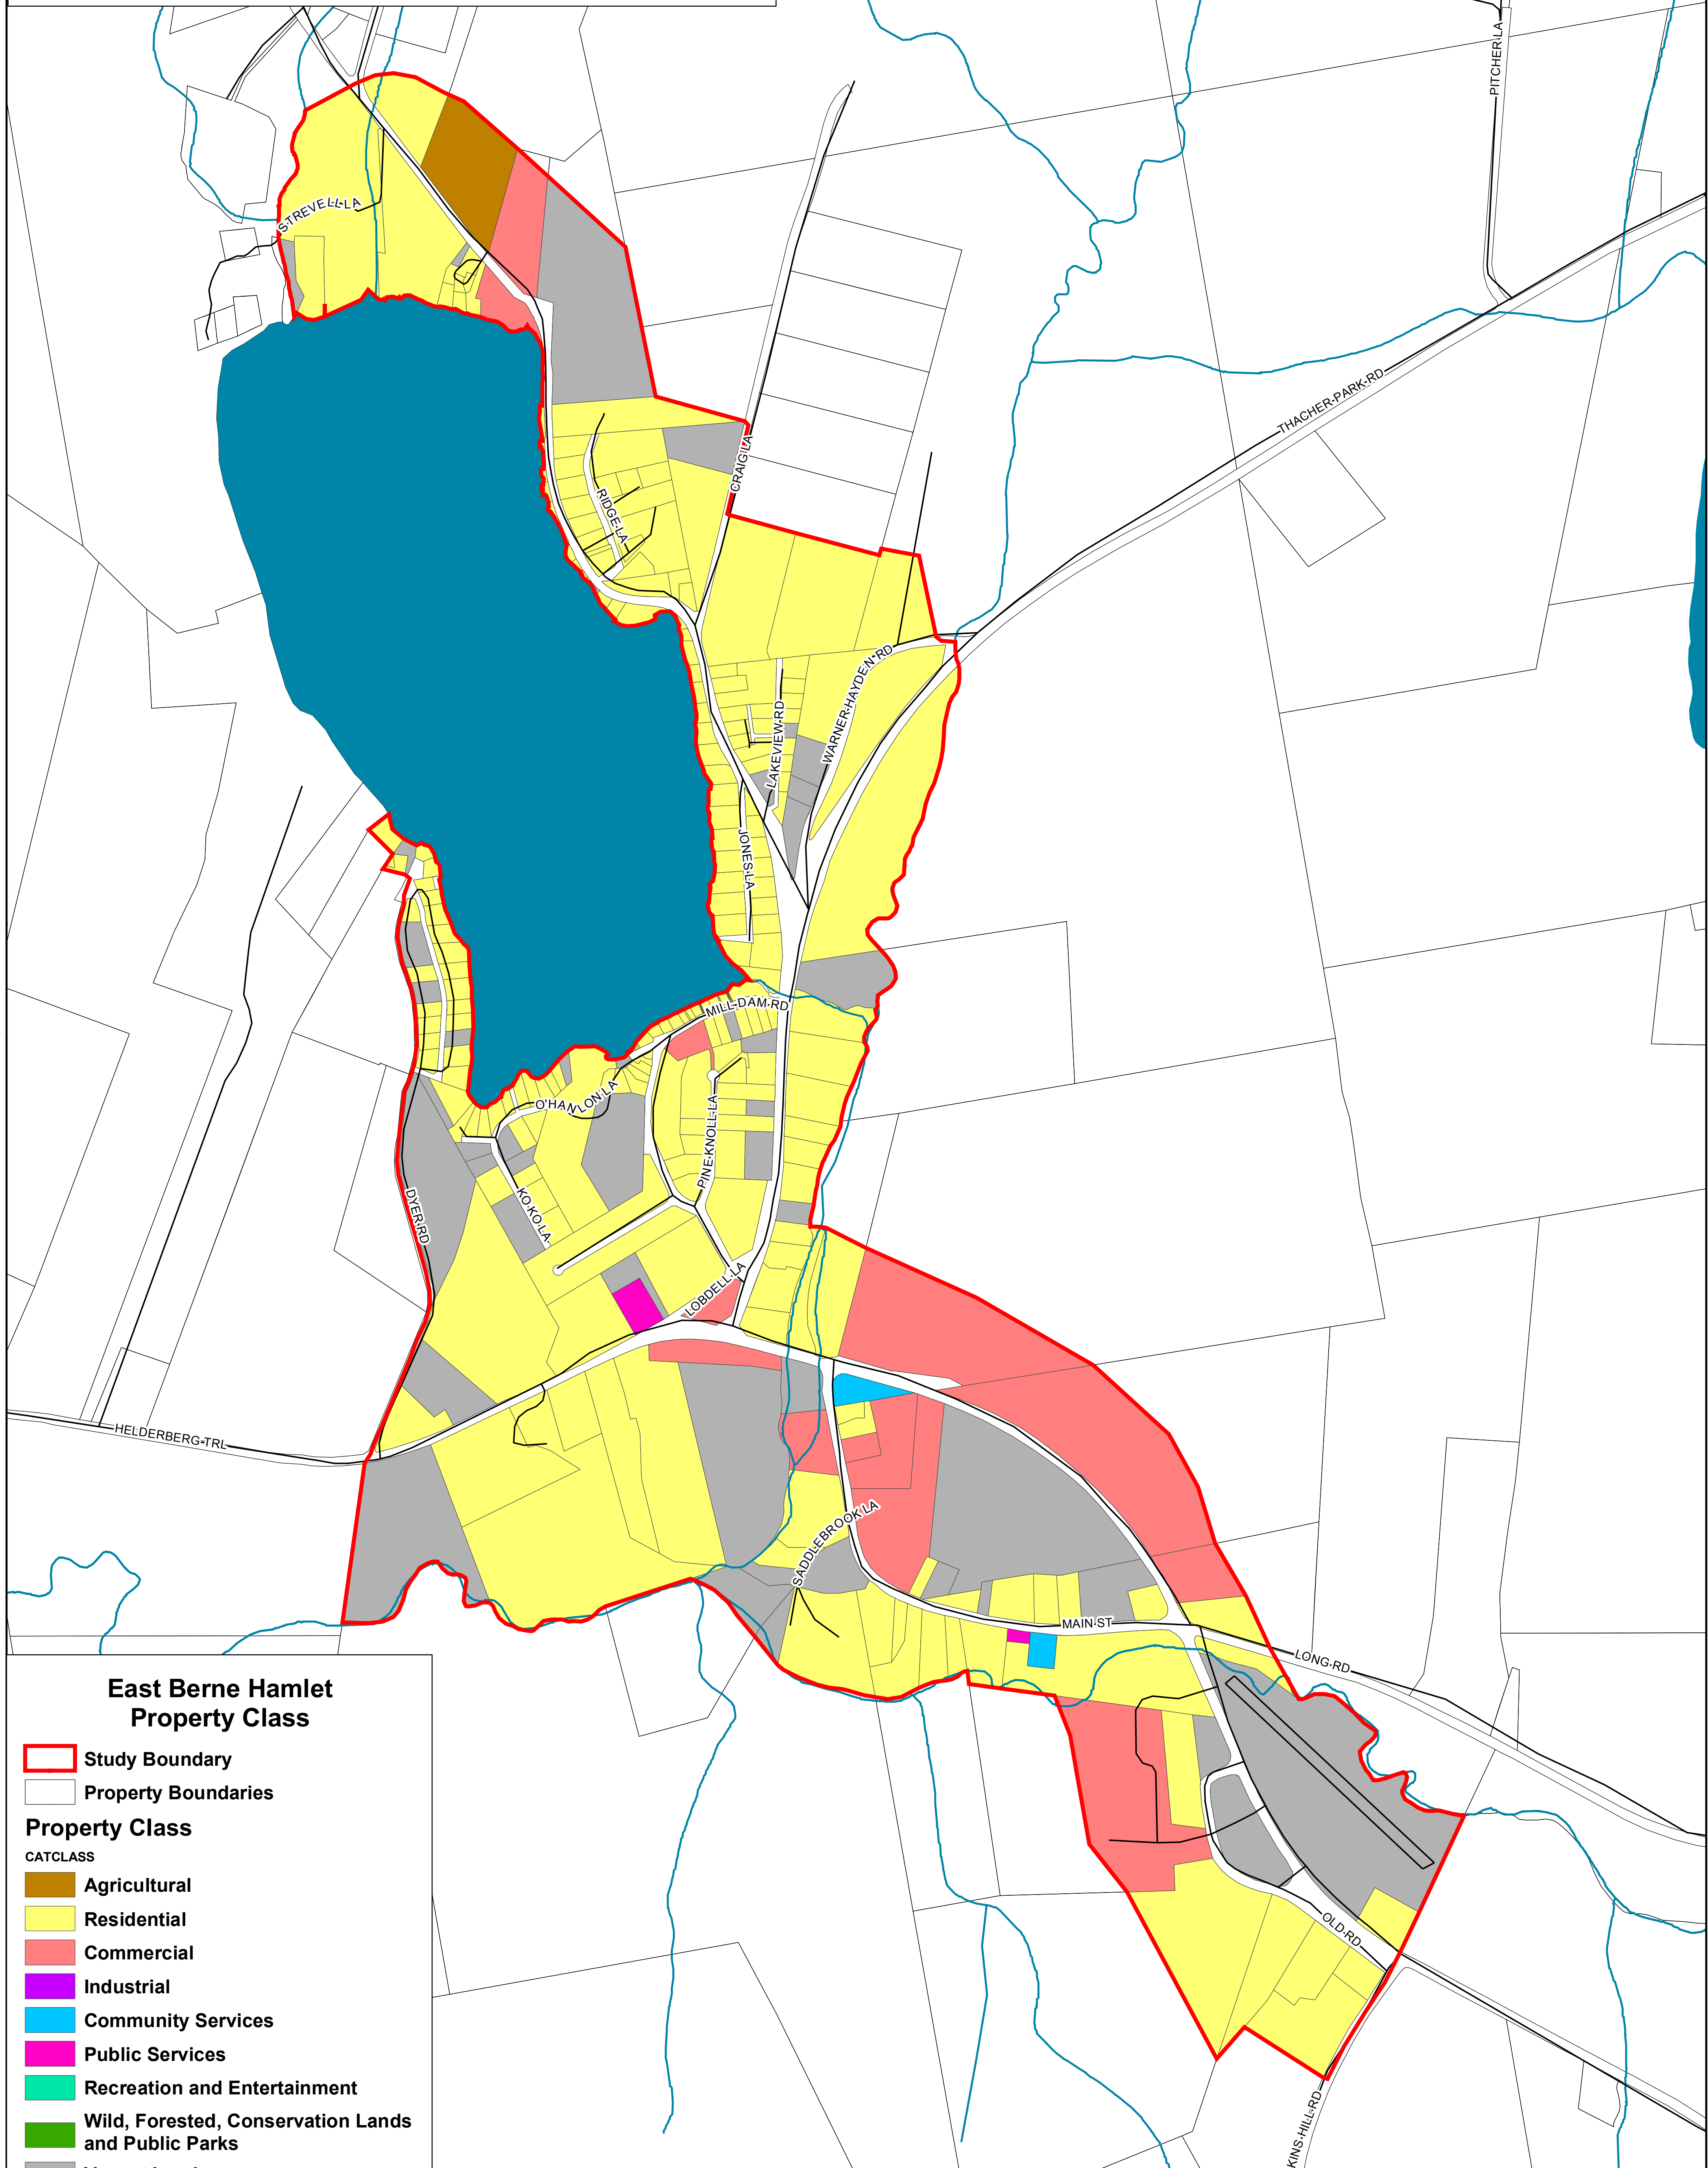

Town of Berne Hamlet of East Berne Albany County, NY

**Community Planning &
Environmental Associates**
 Nan Stolzenburg, AICP - www.planningbetterplaces.com
 152 Stolzenburg Road, Berne, NY 12023
 Don Meltz, Planning and GIS - www.donmeltz.com

**East Berne Hamlet
Property Class**

-  Study Boundary
-  Property Boundaries

Property Class

CATCLASS

-  Agricultural
-  Residential
-  Commercial
-  Industrial
-  Community Services
-  Public Services
-  Recreation and Entertainment
-  Wild, Forested, Conservation Lands and Public Parks
-  Vacant Land
-  Water
-  Streams

Roads

-  Roads